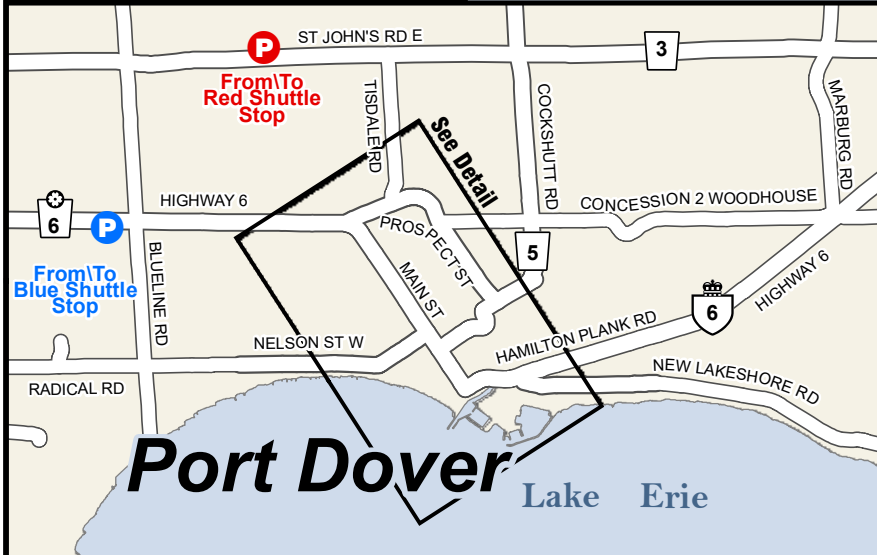

Port Dover - Friday the 13th

- Public Washrooms
- Parking Lot
- Shuttle Stop
- Campground
- Additional Motorcycle Parking
- Food Vendors/Pedlars
- Vendors
- Closed Street
- No Parking/Tow Zone
- Accessible Parking
- Motorcycle Parking Only
- Vendor Parking by Permit Only

Port Dover