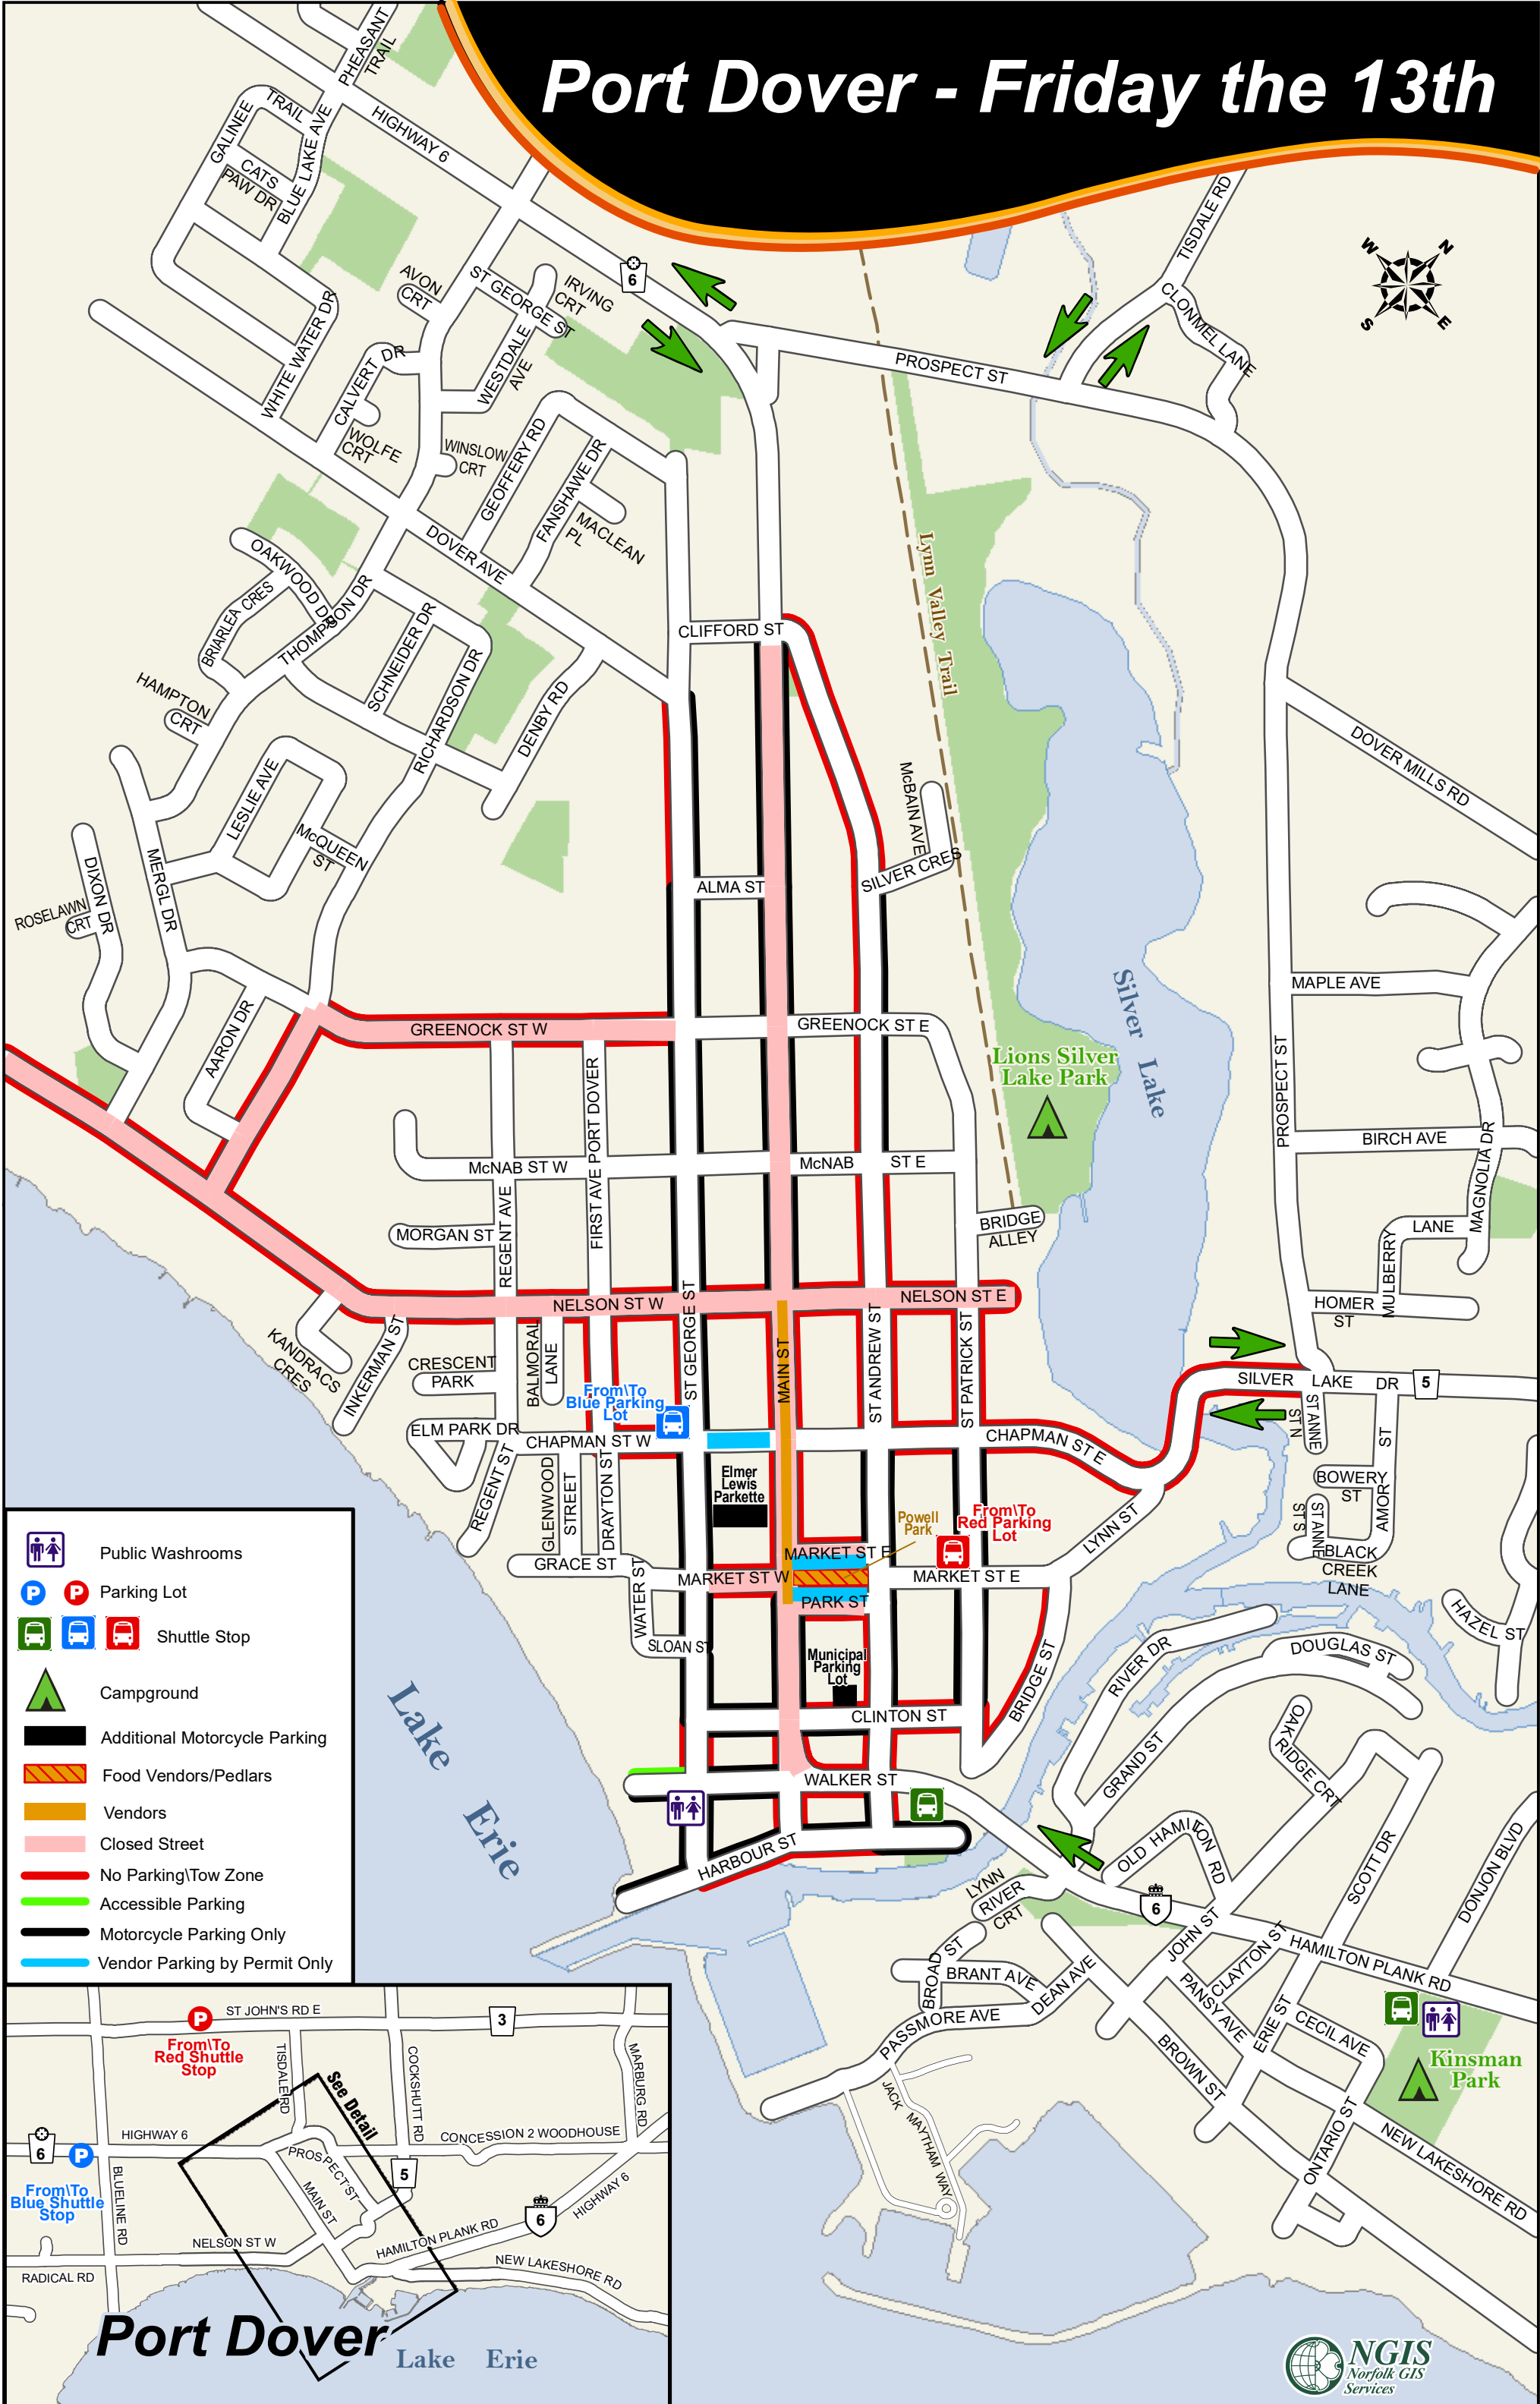

Port Dover - Friday the 13th

- Public Washrooms
- Parking Lot
- Shuttle Stop
- Campground
- Additional Motorcycle Parking
- Food Vendors/Pedlars
- Vendors
- Closed Street
- No Parking/Tow Zone
- Accessible Parking
- Motorcycle Parking Only
- Vendor Parking by Permit Only

Port Dover