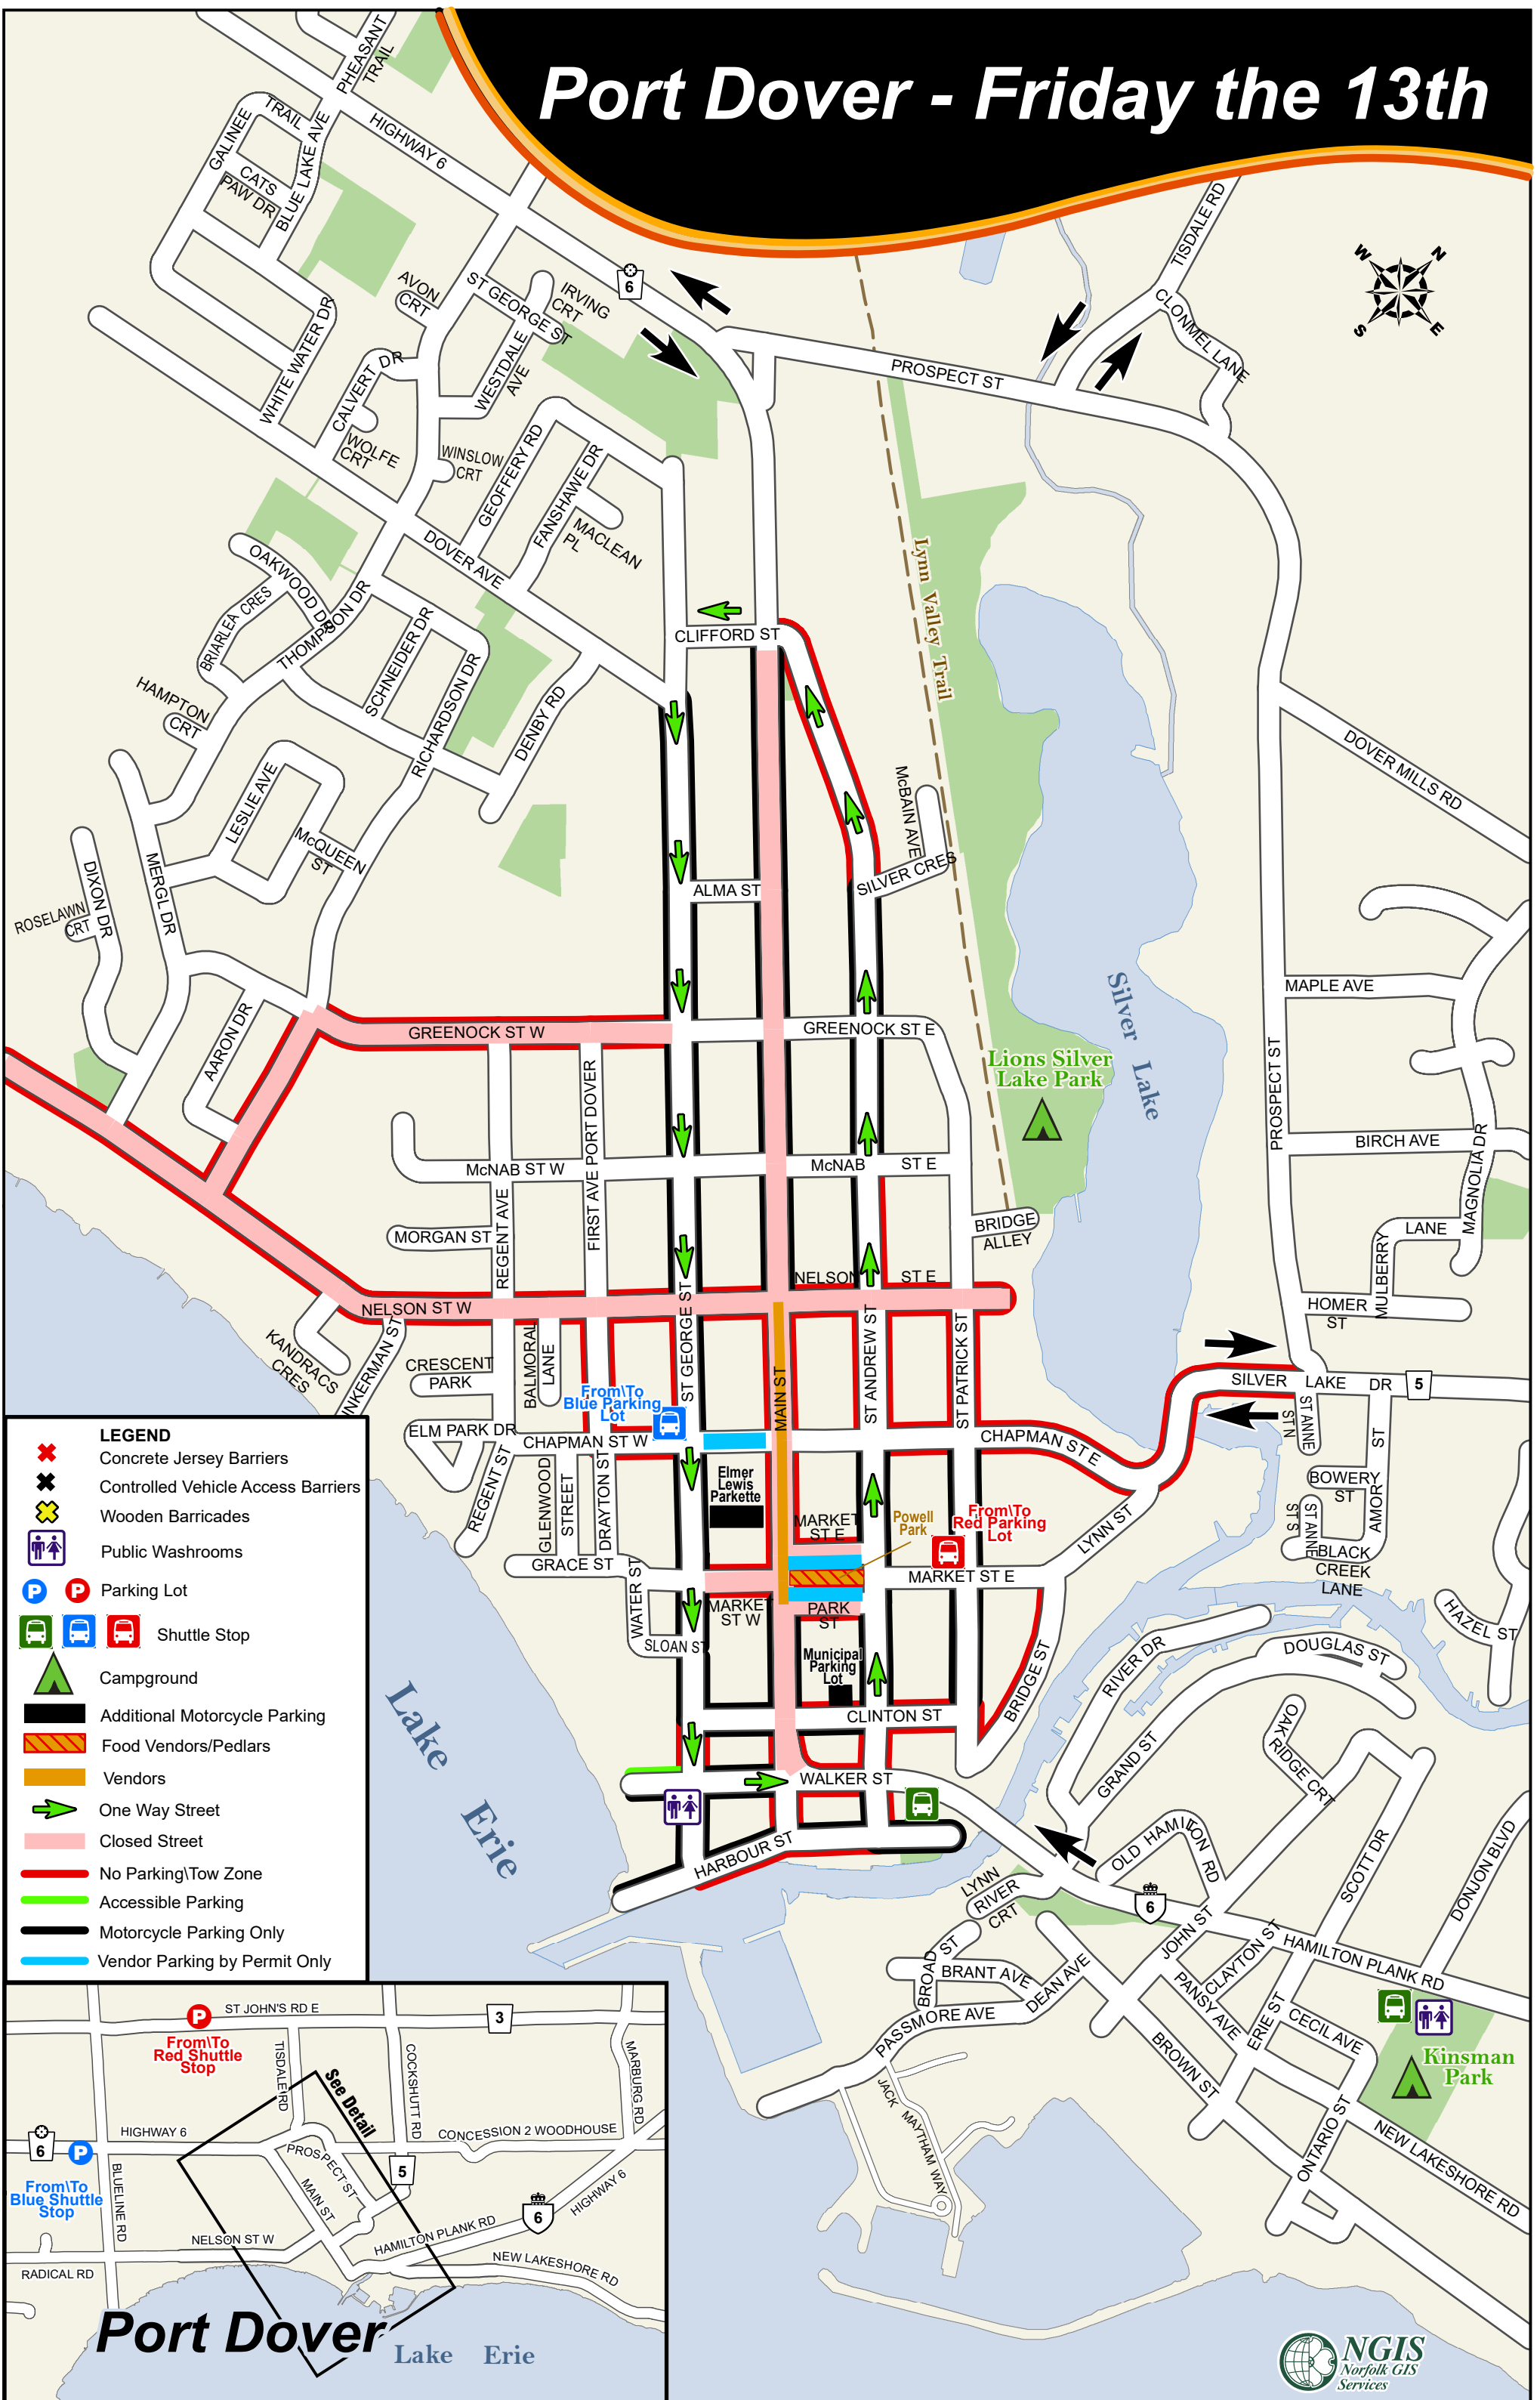

Port Dover - Friday the 13th

LEGEND

- Concrete Jersey Barriers
- Controlled Vehicle Access Barriers
- Wooden Barricades
- Public Washrooms
- Parking Lot
- Shuttle Stop
- Campground
- Additional Motorcycle Parking
- Food Vendors/Pedlars
- Vendors
- One Way Street
- Closed Street
- No Parking/Tow Zone
- Accessible Parking
- Motorcycle Parking Only
- Vendor Parking by Permit Only